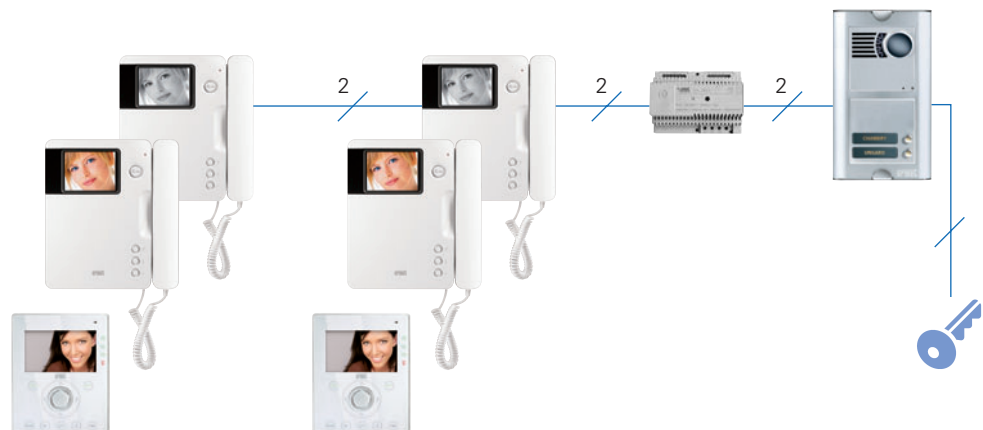

SINTHESI KITS

Sinthesi entry panel kits can be used in one- and two-family villa systems and as basic systems in condos and residential compounds. Expandability is ensured by the modular entry panel and can be implemented by adding modules because the kits contain devices in common to all Urmet systems, such as 2Voice and 5-wire video devices.

VIDEO KITS

2VOICE SYSTEM

1783/631 new	One-family 2Voice colour video kit with AIKO video door phone and SINTHESI panel
1783/632 new	Two-family 2Voice colour video kit with AIKO video door phone and SINTHESI panel
1783/621	One-family 2Voice colour video kit with SIGNO video door phone and SINTHESI panel
1783/622	Two-family 2Voice colour video kit with SIGNO video door phone and SINTHESI panel
1783/601	One-family 2Voice B/W video kit with SIGNO video door phone and SINTHESI panel
1783/602	Two-family 2Voice B/W video kit with SIGNO video door phone and SINTHESI panel

The kits consist of:

- Video door phone
- Power supply unit 1083/20
- 2Voice bracket for assembly to wall 1740/83
- Sinthesi two-module flush mounting box 1145/52
- Sinthesi two-module frame 1145/62
  (one-family kits also include a one-button front panel 1745/107)
- Loudspeaking unit with colour camera 1083/72
- Four-user distributor 1083/55 (in two-family versions)

Two-family 2Voice kit assembly diagram

Colour.