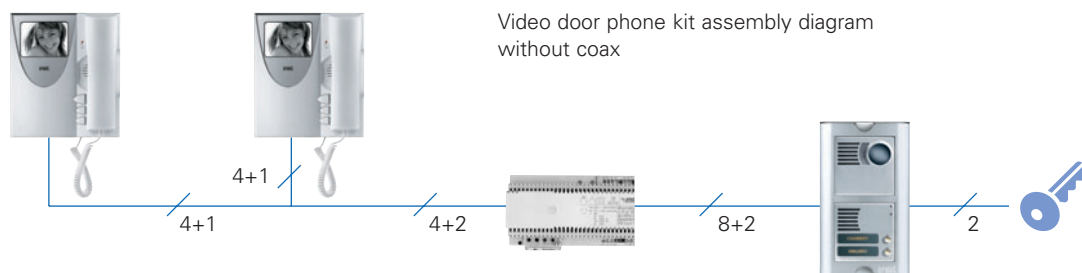

The kits consist of:

- Video door phone
- Power supply unit 1083/20
- 2Voice bracket for assembly to wall 1740/83
- Sinthesi two-module flush mounting box 1145/52
- Sinthesi two-module frame 1145/62
(one-family kits also include a one-button front panel 1745/107)
- Loudspeaking unit with colour camera 1083/72
- Four-user distributor 1083/55 (in two-family versions)

Two-family 2Voice kit assembly diagram

Colour.

VIDEO KITS

5 WIRE SYSTEM

| | |
|----------|--|
| 1715/601 | One-family 5 wire kit, B/W with ARCO video door phone and SINTHESI panel |
| 1715/602 | Two-family 5 wire kit, B/W with ARCO video door phone and SINTHESI panel |

The kits consist of:

- Arco video door phone
- Power supply unit 789/5B
- 5-wire bracket 1705/955
- Sinthesi flush-mounting box 1145/52
- Frame and rim 1145/62
- Loudspeaking unit with B/W camera 1745/21 (for 1715/601 kit) or 1745/22 (for 1715/602 kit)