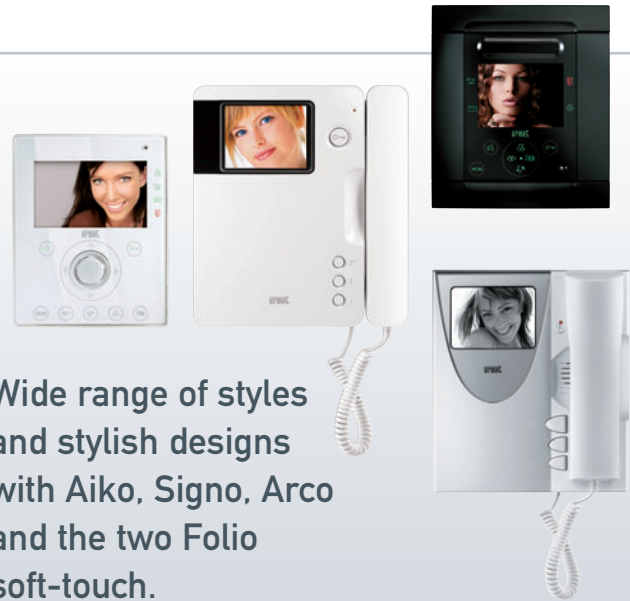

EXPANDABLE KITS

Wide range of styles and stylish designs with Aiko, Signo, Arco and the two Folio soft-touch.

- All basic system components all contained in a pack
- Wide choice of styles
- New 2Voice kit series **new**

Available with Sinthesi entry panel, the expandable Urmet one- and two-family kits can be used to make systems capable of growing along with the needs of the building simply by adding new buttons. All audio and video door phones in the expandable kit series are provided with supplementary buttons for more flexibility of functions and use. The features of each Urmet kit are described by illustrating the situation it is designed for: each pack is a solution. Discover the kit for your needs and enjoy the advantages and practicality of all basic components ready for installation.