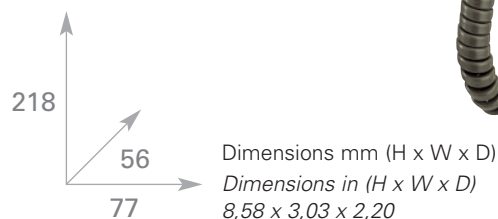

# MOD. 1130

Possible set-up for three supplementary service buttons

Door opening button with coloured indicator

- The pleasure of tradition
- Usable in traditional door phone systems with buzzer
- Available in white and ivory versions
- Suitable for replacing 1030, 930 and 730 models in existing system