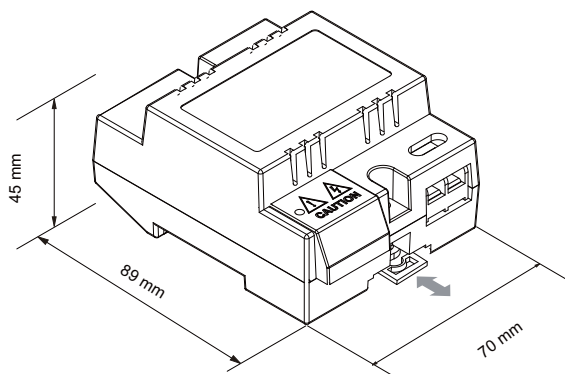

## DESCRIPTION

2-wire system power separator

## DIMENSION

## 3. Specification

- \* Power Supply : DC24V;
- \* Temperature:  $-10^{\circ}\text{C}\sim+40^{\circ}\text{C}$ ;
- \* Wiring: 2 wires (non-polarity);
- \* Dimension: 89(H) $\times$ 70(W) $\times$ 45(D)mm