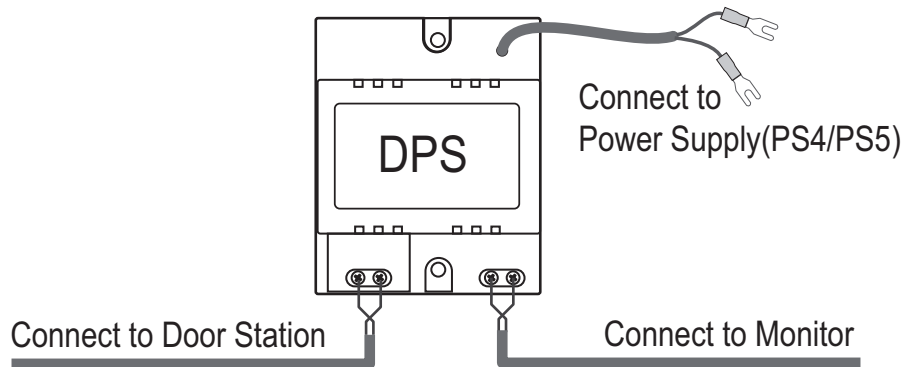

1. Parts and Functions