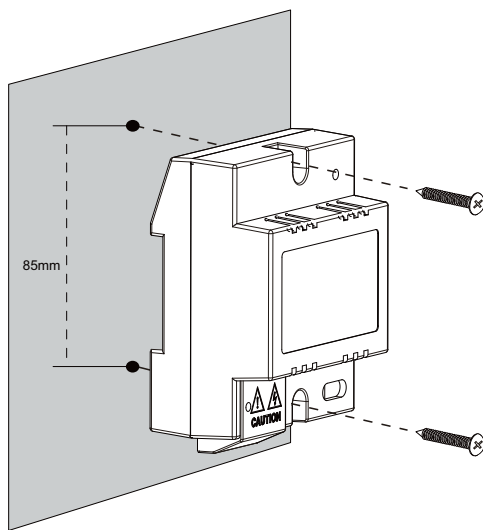

2. Unit Mounting

Direct Wall Mounting