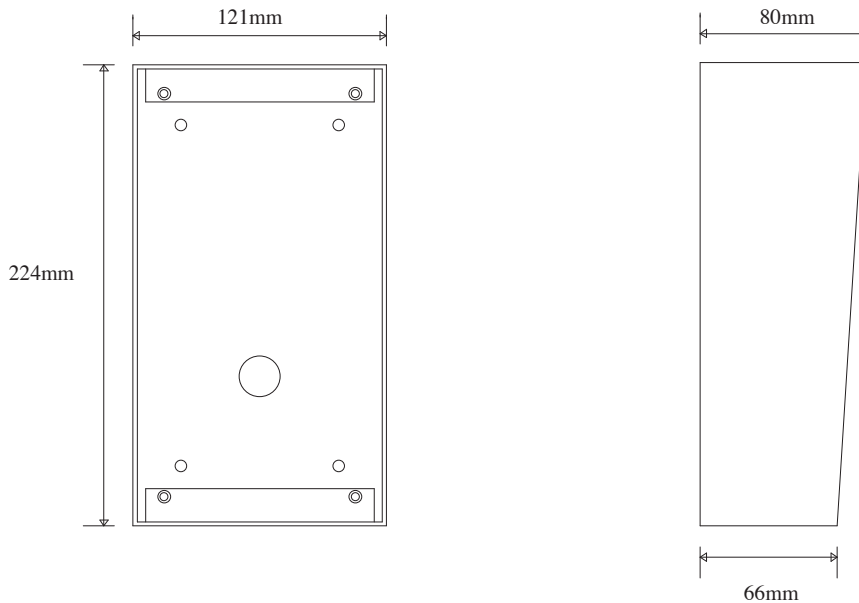

SURFACE MOUNTING PANEL VRS2

COPYRIGHT A.P.O BRIEN

NATCOM IRELAND Ltd

PLEASE NOTE THAT ALL PICTURE REPRODUCTIONS OF PRODUCTS ARE WITHIN THE LIMITATIONS OF BOTH COLOUR AND BLACK AND WHITE PRINTING AND ARE INTENDED AS A GUIDE ONLY. LIKEWISE DIMENSIONS GIVEN ARE APPROXIMATIONS ONLY. NO RESPONSIBILITY CAN BE ACCEPTED FOR ERRORS, OMISSIONS OR INCORRECT ASSUMPTIONS.

NATCOM
IRELAND LTD

Kenilworth House, Kenilworth Road, Dublin 6, Ireland.

T : 353 1 497 7877 :: F : 353 1 497 7254 :: info@natcom.ie :: www.natcom.ie