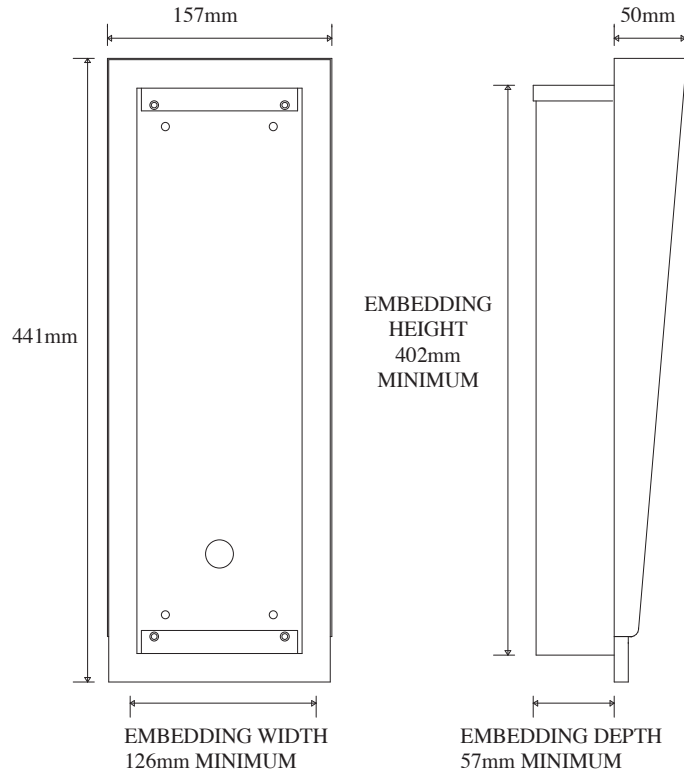

VANDAL RESISTANT PANEL 4 MODULE SIZE

FLUSH MOUNTING PANEL VRF4