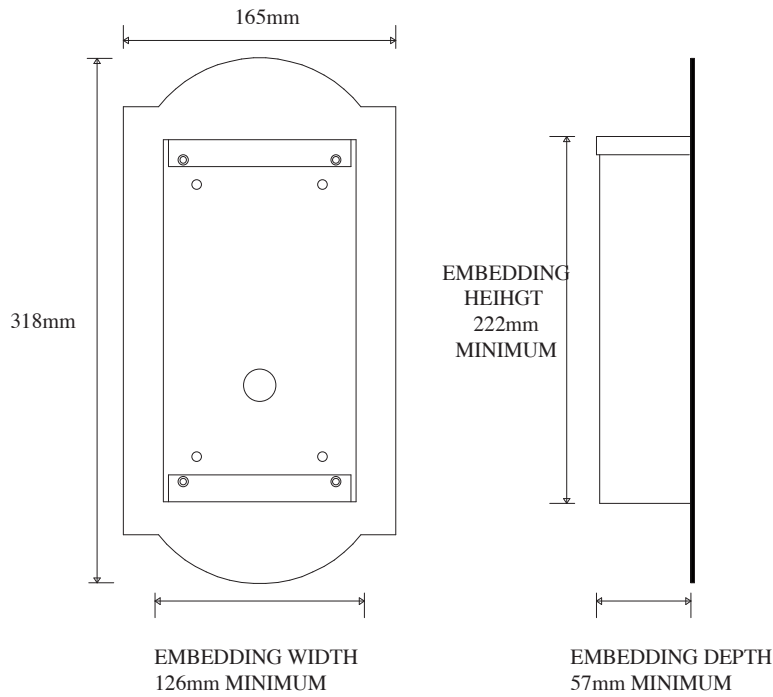

SCALLOP SHAPED VANDAL RESISTANT PANELS

2 MODULE SIZE SVR2