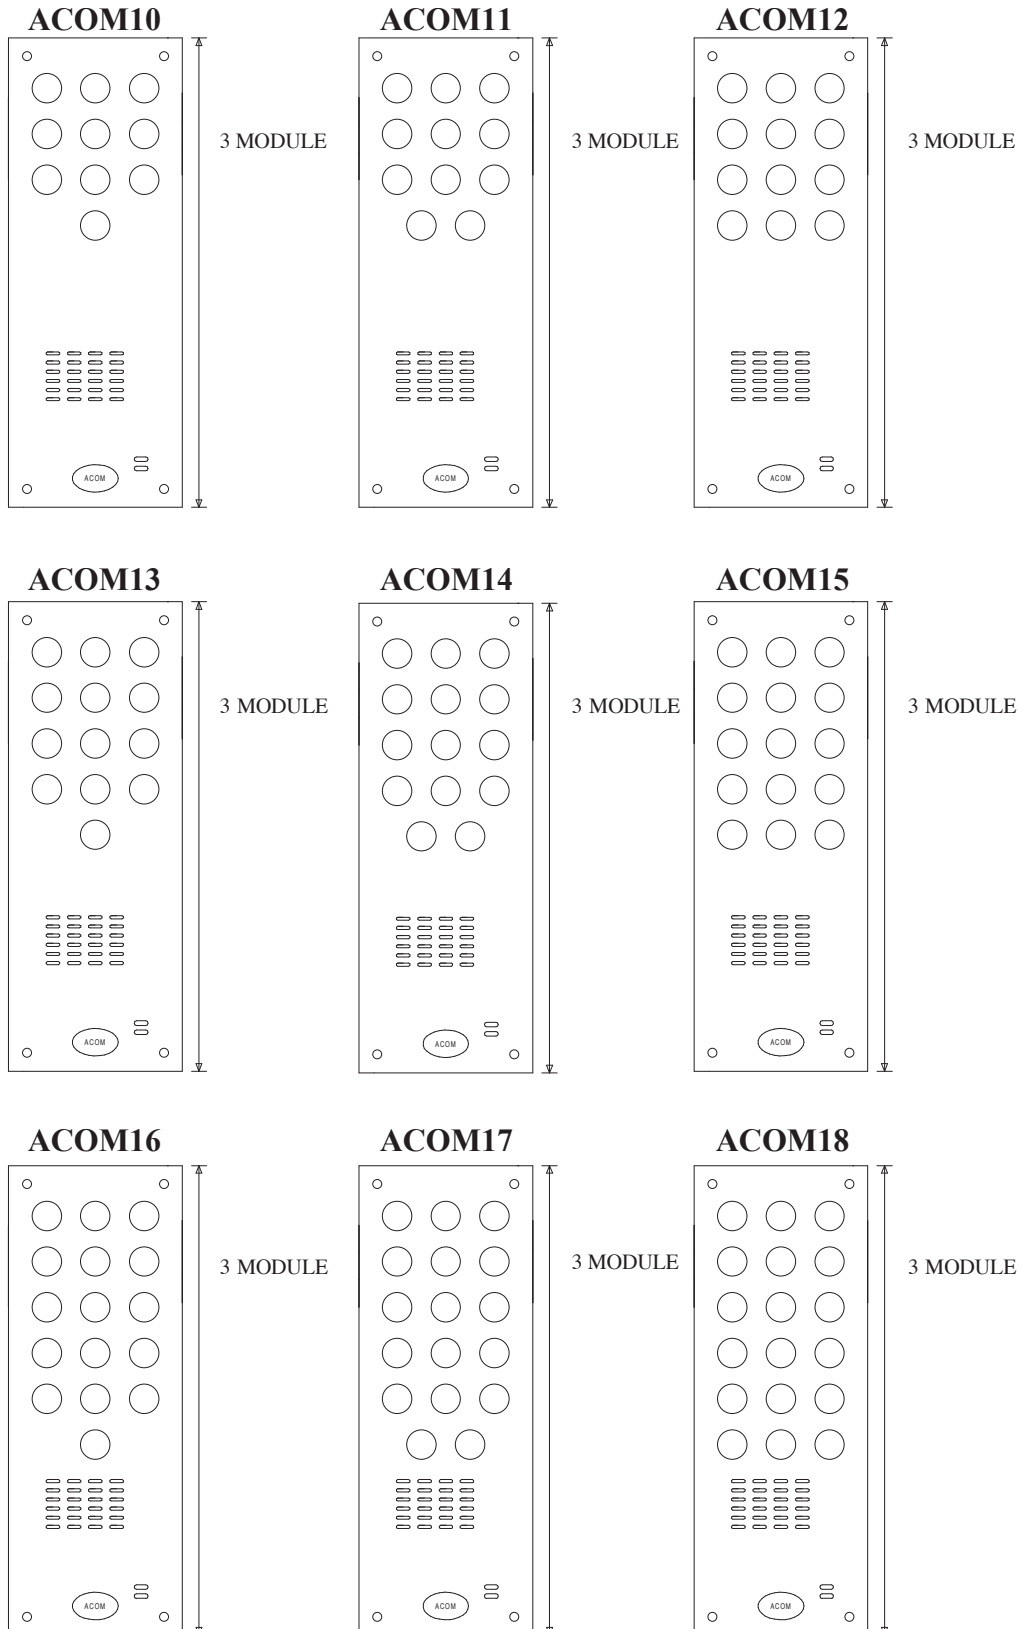

VANDAL RESISTANT PANELS FOR ANALOGUE AUDIO SYSTEMS 10 TO 18 BUTTONS

COPYRIGHT A.P.O BRIEN

NATCOM IRELAND Ltd

PLEASE NOTE THAT ALL PICTURE REPRODUCTIONS OF PRODUCTS ARE WITHIN THE LIMITATIONS OF BOTH COLOUR AND BLACK AND WHITE PRINTING AND ARE INTENDED AS A GUIDE ONLY. LIKEWISE DIMENSIONS GIVEN ARE APPROXIMATIONS ONLY. NO RESPONSIBILITY CAN BE ACCEPTED FOR ERRORS, OMISSIONS OR INCORRECT ASSUMPTIONS

NATCOM
IRELAND LTD

Kenilworth House, Kenilworth Road, Dublin 6, Ireland.

T : 353 1 497 7877 :: F : 353 1 497 7254 :: info@natcom.ie :: www.natcom.ie