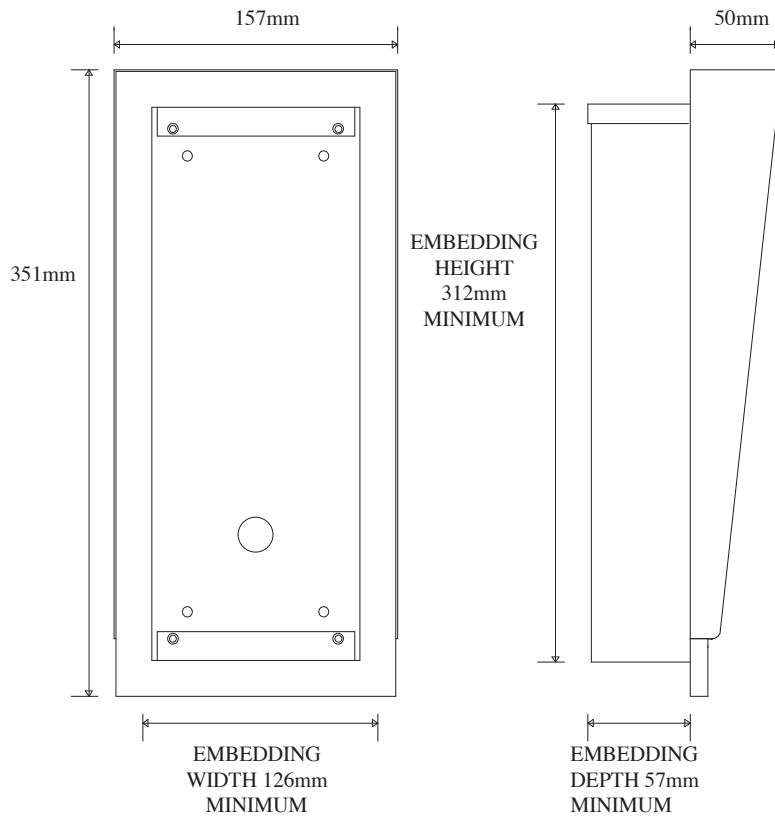

VANDAL RESISTANT PANEL 3 MODULE SIZE

FLUSH MOUNTING PANEL VRF3