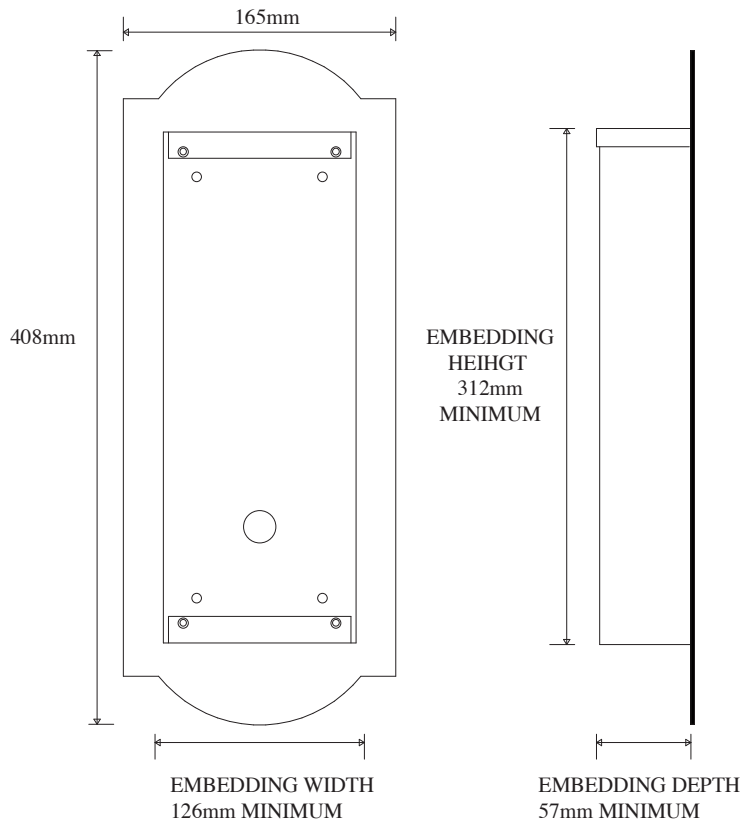

 **NATCOM**
IRELAND LTD

Kenilworth House, Kenilworth Road, Dublin 6, Ireland.

T : 353 1 497 7877 :: F : 353 1 497 7254 :: info@natcom.ie :: www.natcom.ie

SCALLOP SHAPED VANDAL RESISTANT PANELS

2 MODULE SIZE SVR2

3 MODULE SIZE SVR3

COPYRIGHT A.P.O BRIEN
NATCOM IRELAND Ltd

PLEASE NOTE THAT ALL PICTURE REPRODUCTIONS OF PRODUCTS ARE WITHIN THE LIMITATIONS OF BOTH COLOUR AND BLACK AND WHITE PRINTING AND ARE INTENDED AS A GUIDE ONLY. LIKEWISE DIMENSIONS GIVEN ARE APPROXIMATIONS ONLY. NO RESPONSIBILITY CAN BE ACCEPTED FOR ERRORS, OMISSIONS OR INCORRECT ASSUMPTIONS