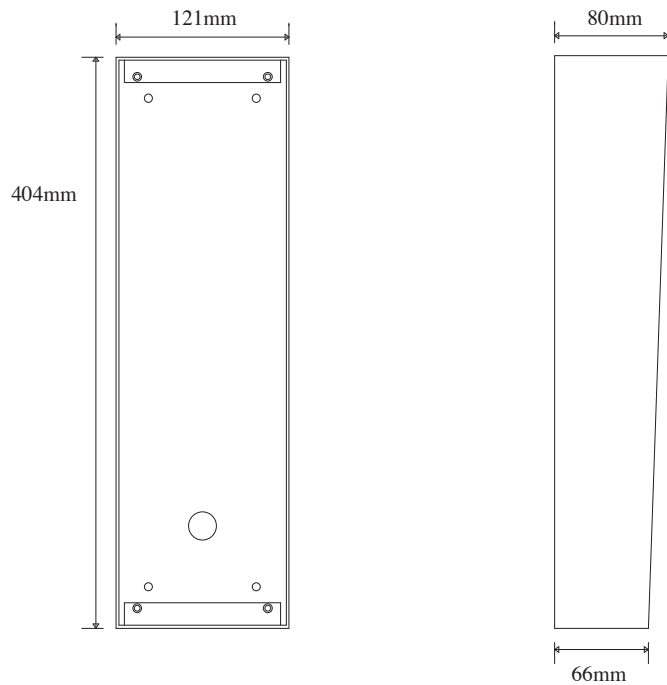

SURFACE MOUNTING PANEL VRS4

COPYRIGHT A.P.O BRIEN
NATCOM IRELAND Ltd

PLEASE NOTE THAT ALL PICTURE REPRODUCTIONS OF PRODUCTS ARE WITHIN THE LIMITATIONS OF BOTH COLOUR AND BLACK AND WHITE PRINTING AND ARE INTENDED AS A GUIDE ONLY. LIKEWISE DIMENSIONS GIVEN ARE APPROXIMATIONS ONLY. NO RESPONSIBILITY CAN BE ACCEPTED FOR ERRORS, OMISSIONS OR INCORRECT ASSUMPTIONS

NATCOM
IRELAND LTD

Kenilworth House, Kenilworth Road, Dublin 6, Ireland.

T : 353 1 497 7877 :: F : 353 1 497 7254 :: info@natcom.ie :: www.natcom.ie