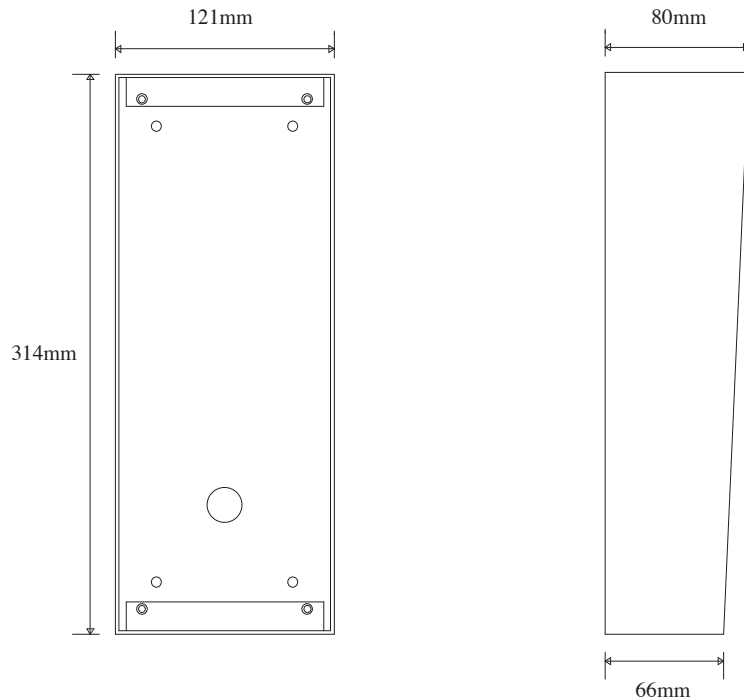

SURFACE MOUNTING PANEL VRS3

COPYRIGHT A.P.O BRIEN
NATCOM IRELAND Ltd

PLEASE NOTE THAT ALL PICTURE REPRODUCTIONS OF PRODUCTS ARE WITHIN THE LIMITATIONS OF BOTH COLOUR AND BLACK AND WHITE PRINTING AND ARE INTENDED AS A GUIDE ONLY. LIKEWISE DIMENSIONS GIVEN ARE APPROXIMATIONS ONLY. NO RESPONSIBILITY CAN BE ACCEPTED FOR ERRORS, OMISSIONS OR INCORRECT ASSUMPTIONS

NATCOM
IRELAND LTD

Kenilworth House, Kenilworth Road, Dublin 6, Ireland.

T : 353 1 497 7877 :: F : 353 1 497 7254 :: info@natcom.ie :: www.natcom.ie