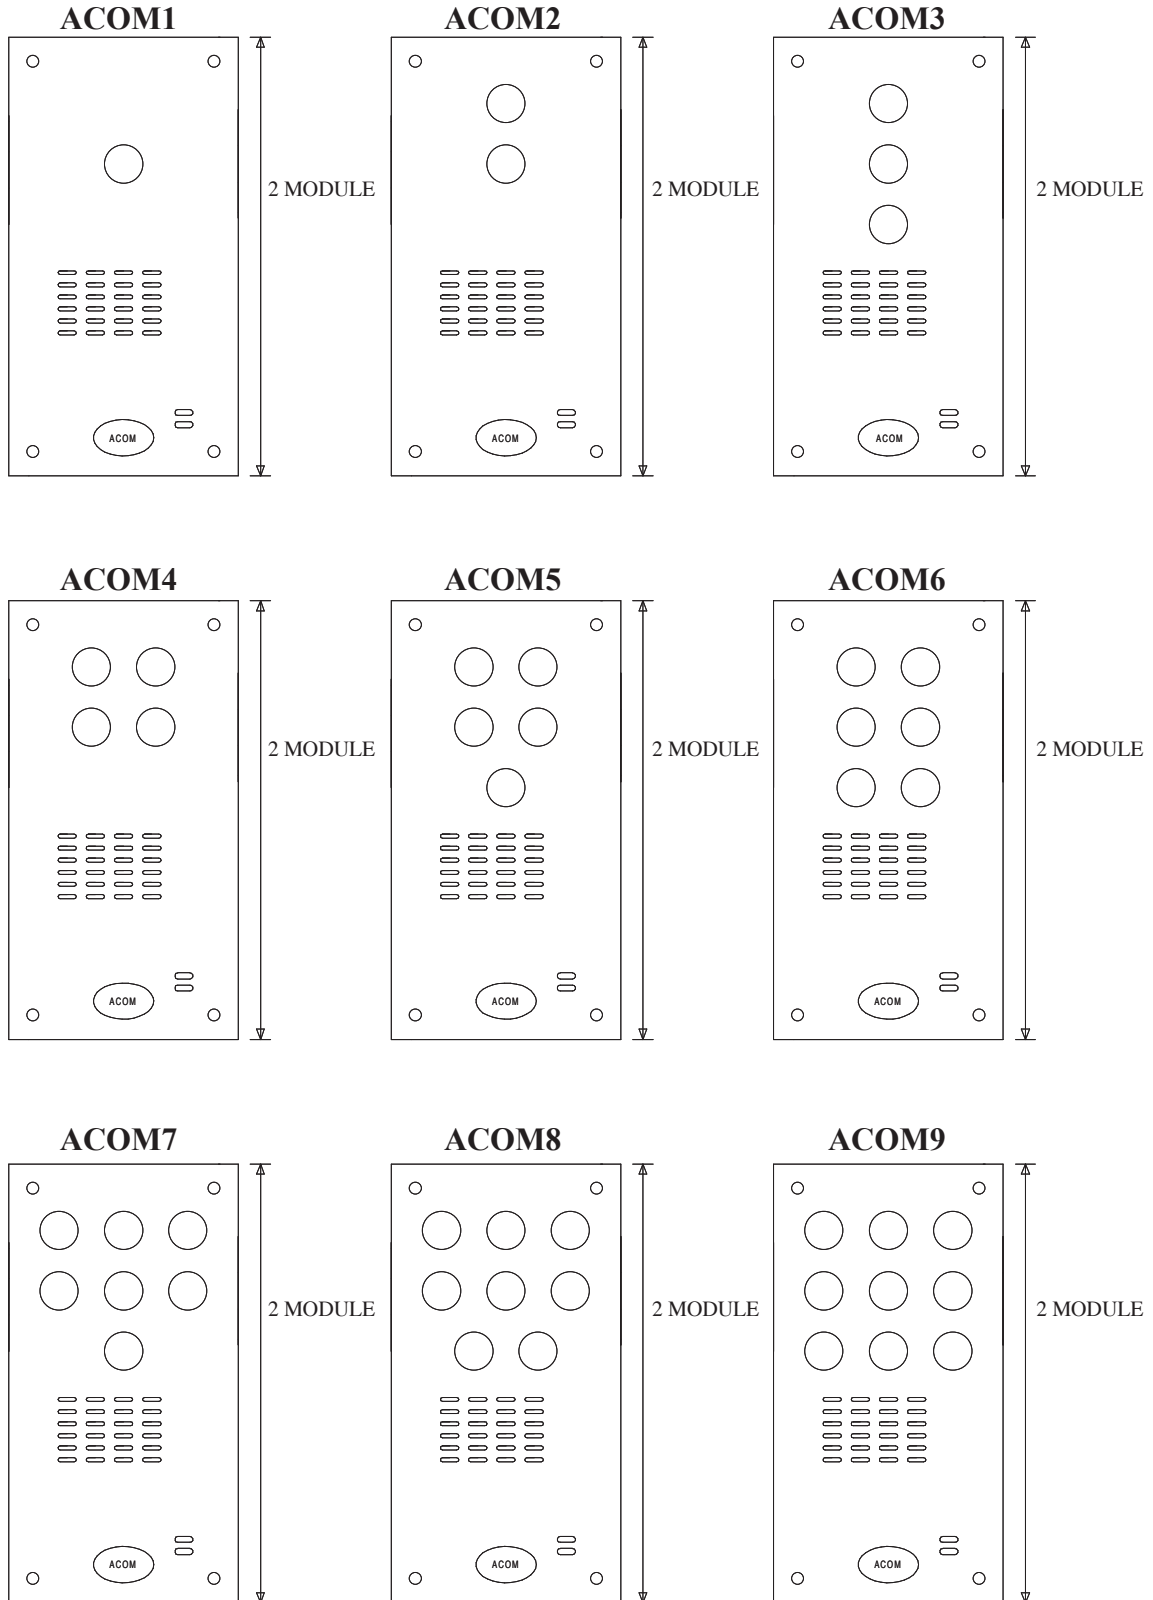

VANDAL RESISTANT PANELS FOR ANALOGUE AUDIO SYSTEMS 1 TO 9 BUTTONS

COPYRIGHT A.P.O BRIEN

NATCOM IRELAND Ltd

PLEASE NOTE THAT ALL PICTURE REPRODUCTIONS OF PRODUCTS ARE WITHIN THE LIMITATIONS OF BOTH COLOUR AND BLACK AND WHITE PRINTING AND ARE INTENDED AS A GUIDE ONLY. LIKEWISE DIMENSIONS GIVEN ARE APPROXIMATIONS ONLY. NO RESPONSIBILITY CAN BE ACCEPTED FOR ERRORS, OMISSIONS OR INCORRECT ASSUMPTIONS

NATCOM
IRELAND LTD

Kenilworth House, Kenilworth Road, Dublin 6, Ireland.

T : 353 1 497 7877 :: F : 353 1 497 7254 :: info@natcom.ie :: www.natcom.ie