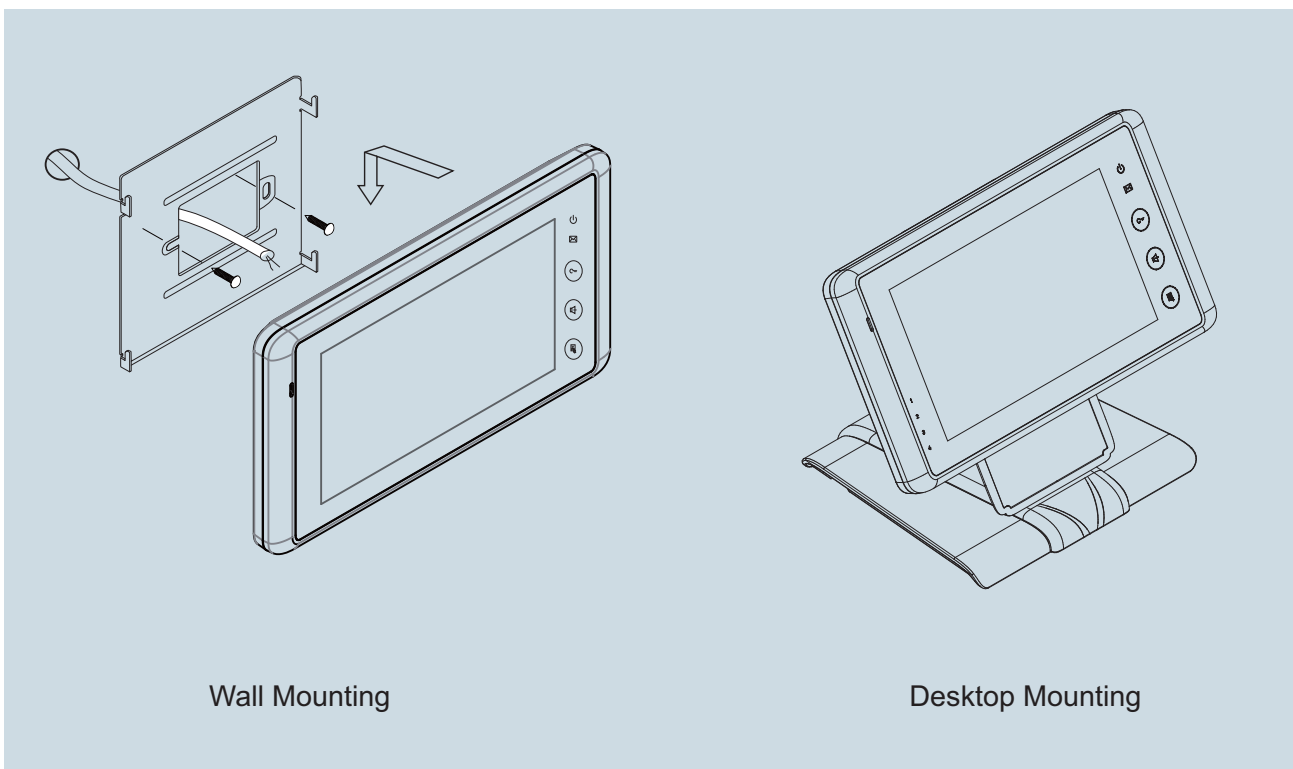

Product Information

DT27 Series 2-Wire Indoor Monitor

DESCRIPTION

2-wire system 7 inch Digital Color TFT Monitor with touch screen

DIMENSION

FEATURES

- ▶ Slim design with touch sensor button;
- ▶ Three color styles of housing for choice;
- ▶ Touch screen operation;
- *1 Text menu or color icons menu(SD card upgrade);
- *1 Inner 128MB flash memory plus extended max.16G SD card external picture recording;
- ▶ 12pcs 8-chord Melodies for choose freely;
- ▶ Compatible with all DT outdoor & Indoor stations ;
- *1 Multi language & Remote controller operation(customized);
- *1 Depends on models

1. Parts and Functions

2. Monitor Mounting

3. Specification

- * Power Supply : DC 24V (supplied by PS4-24V or PS5-24V);
- * Power Consumption: Standby 30mA; Working status 450mA;
- * Display Device: 7" Digital TFT screen with 16:9 rate;
- * Resolution: 800*480 pixels
- * Memory: 128MB inner flash memory, Micro mini SD card;
- * Picture Format: TVS (JPG);
- * Wiring: 2 wires (non-polarity);
- * Monitor Dimension: 125(H)×225(W)×23(D)mm

Remark: NTSC, PAL must be specified on monitor with picture memory function;

*2 please refer to appendix part in each product information.

5. Optional Accessories (Not included)

Item	Brief Description	Remark
SD-2	Micro SD card	2G/4G/8G/16G
DB1-W	Desk top bracket in white color	For desktop mounting
DB1-B	Desk top bracket in black color	For desktop mounting