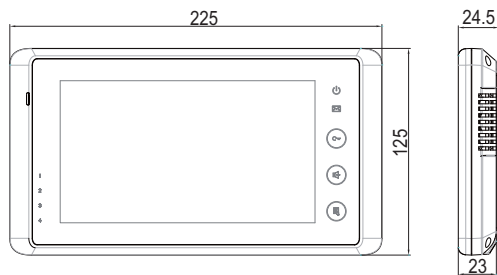

Product Information

DT27 Series 2-Wire Indoor Monitor

DESCRIPTION

2-wire system 7 inch Digital Color TFT Monitor with touch screen

DIMENSION

FEATURES

- ▶ Slim design with touch sensor button;
- ▶ Three color styles of housing for choice;
- ▶ Touch screen operation;
- *1 Text menu or color icons menu(SD card upgrade);
- *1 Inner 128MB flash memory plus extended max.16G SD card external picture recording;
- ▶ 12pcs 8-chord Melodies for choose freely;
- ▶ Compatible with all DT outdoor & Indoor stations ;
- *1 Multi language & Remote controller operation(customized);
- *1 Depends on models

1. Parts and Functions

2. Monitor Mounting

3. Specification

- * Power Supply : DC 24V (supplied by PS4-24V or PS5-24V);
- * Power Consumption: Standby 30mA; Working status 450mA;
- * Display Device: 7" Digital TFT screen with 16:9 rate;
- * Resolution: 800*480 pixels
- * Memory: 128MB inner flash memory, Micro mini SD card;
- * Picture Format: TVS (JPG);
- * Wiring: 2 wires (non-polarity);
- * Monitor Dimension: 125(H)×225(W)×23(D)mm

4. Ordering Information for Monitor

Model No.	Brief Description	Menu style*2
DT27/TD7-W	7 inch digital color TFT screen monitor with touch screen operation& white housing	Text menu
DT27/TD7-B	7 inch digital color TFT screen monitor with touch screen operation & black housing	
DT27SD/TD7-W	7 inch digital color TFT screen monitor with touch screen operation & picture memory & white housing	Color icon (upgraded)
DT27SD/TD7-B	7 inch digital color TFT screen monitor with touch screen operation & picture memory & black housing	

Remark: NTSC, PAL must be specified on monitor with picture memory function;

*2 please refer to appendix part in each product information.

5. Optional Accessories (Not included)

Item	Brief Description	Remark
SD-2	Micro SD card	2G/4G/8G/16G
DB1-W	Desk top bracket in white color	For desktop mounting
DB1-B	Desk top bracket in black color	For desktop mounting